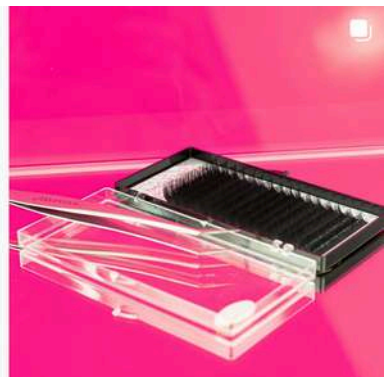

@lashlash_mx